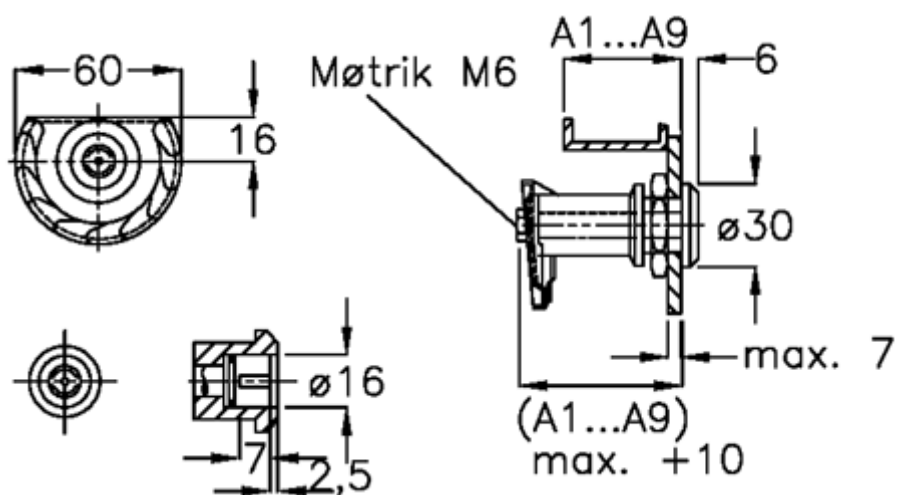

# Data Sheet

Article number: 209180331  
Description: E+G Door lock  
GN 119-VDE-A3-NI

## Measures

Door + frame thickness = 27-35

Measure type = A3